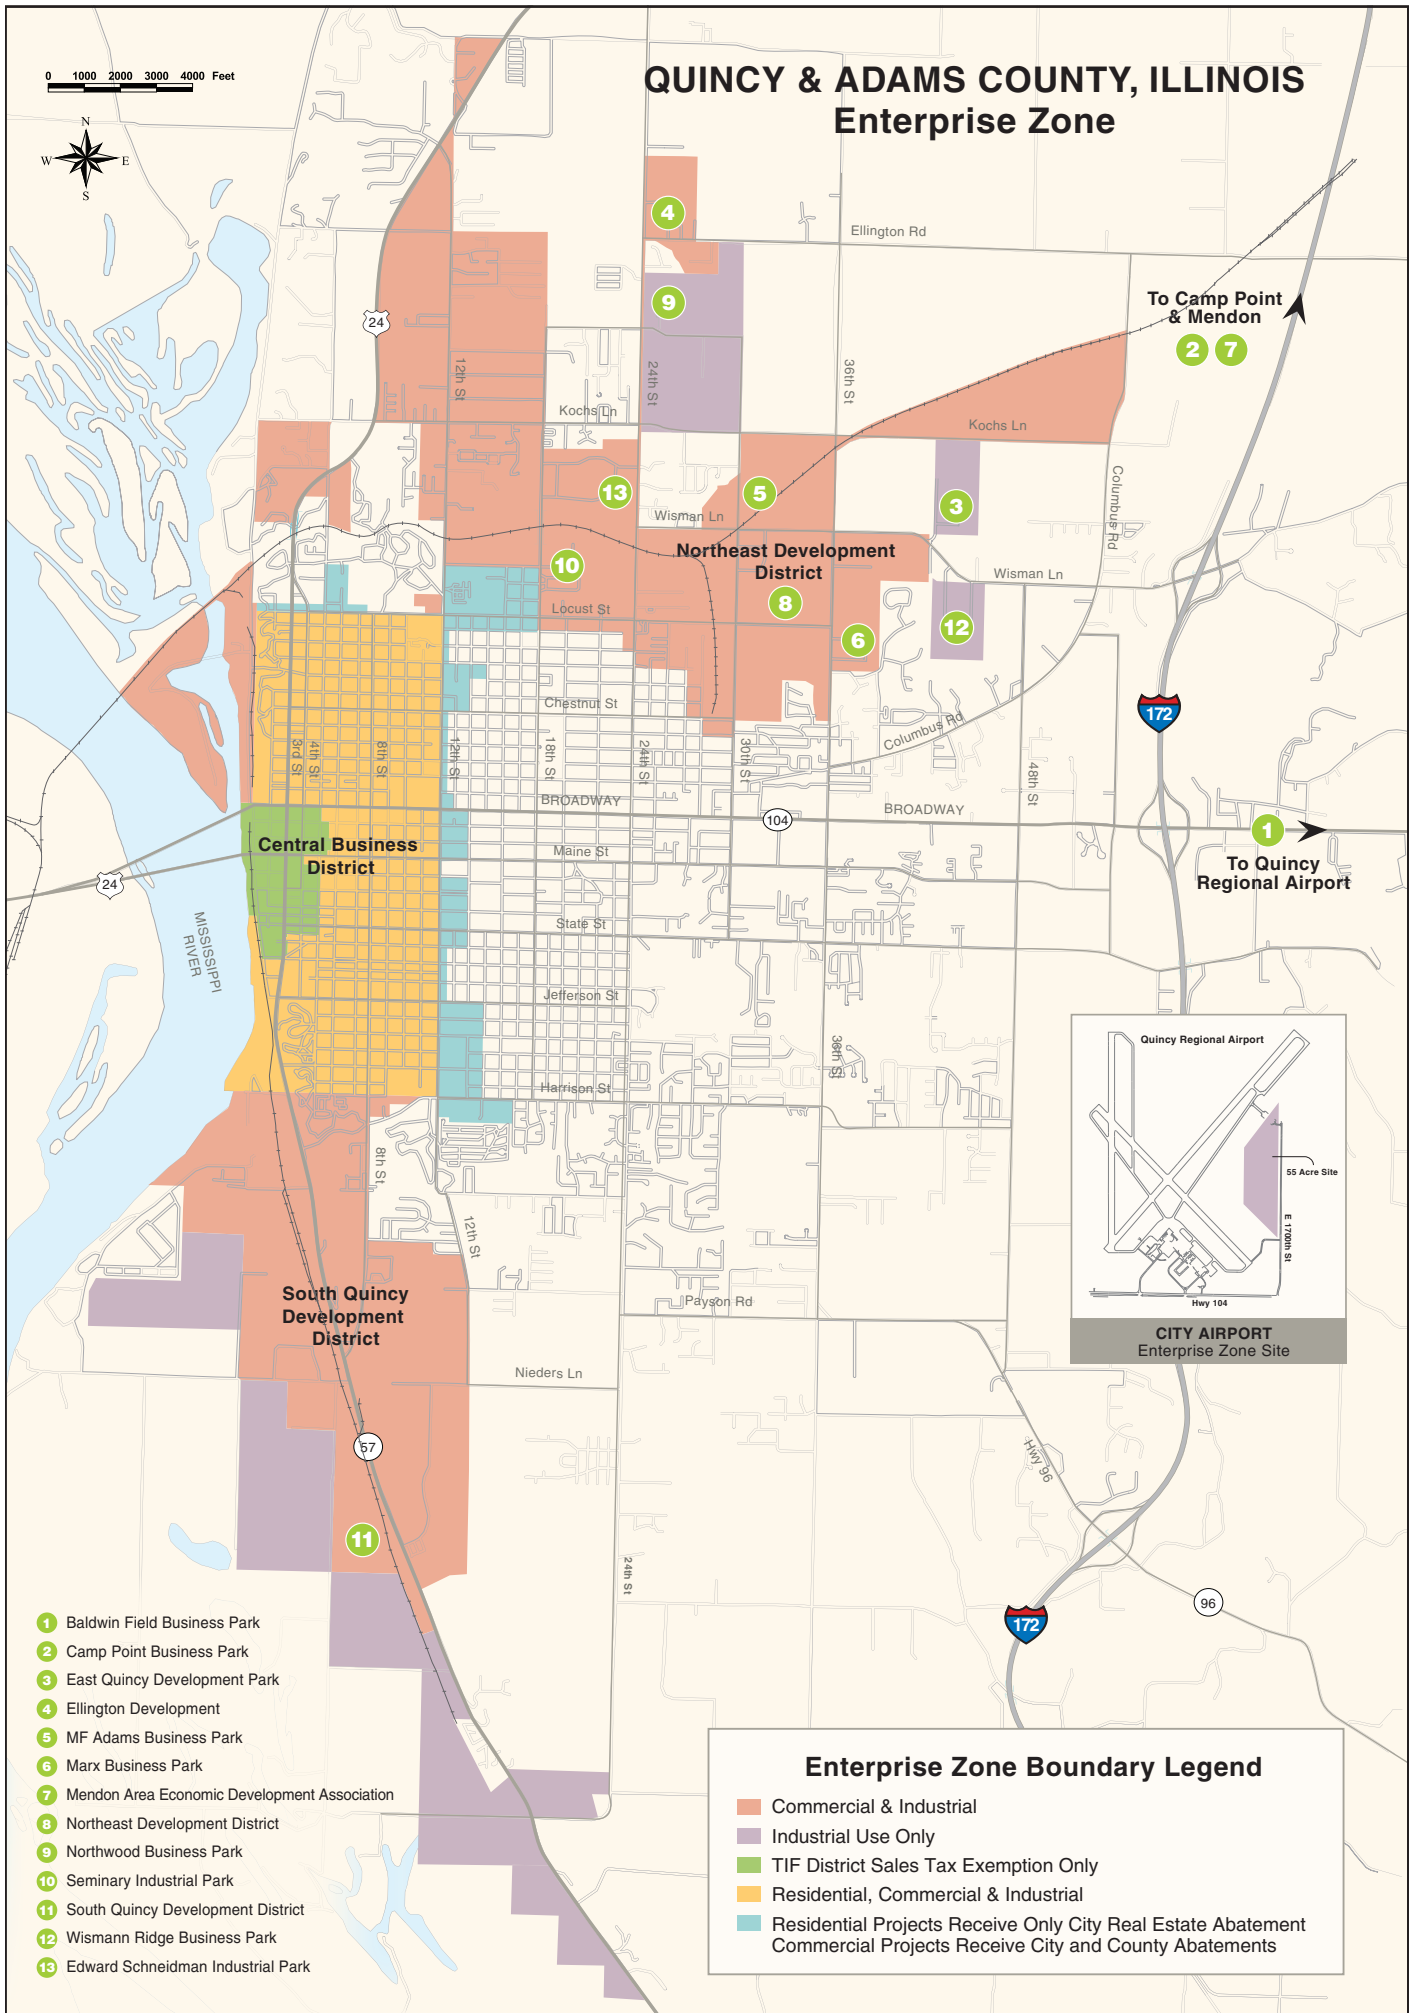

QUINCY & ADAMS COUNTY, ILLINOIS Enterprise Zone

0 1000 2000 3000 4000 Feet

- 1 Baldwin Field Business Park
- 2 Camp Point Business Park
- 3 East Quincy Development Park
- 4 Ellington Development
- 5 MF Adams Business Park
- 6 Marx Business Park
- 7 Mendon Area Economic Development Association
- 8 Northeast Development District
- 9 Northwood Business Park
- 10 Seminary Industrial Park
- 11 South Quincy Development District
- 12 Wismann Ridge Business Park
- 13 Edward Schneidman Industrial Park

Enterprise Zone Boundary Legend

- Commercial & Industrial
- Industrial Use Only
- TIF District Sales Tax Exemption Only
- Residential, Commercial & Industrial
- Residential Projects Receive Only City Real Estate Abatement
Commercial Projects Receive City and County Abatements

To Camp Point & Mendon

To Quincy Regional Airport